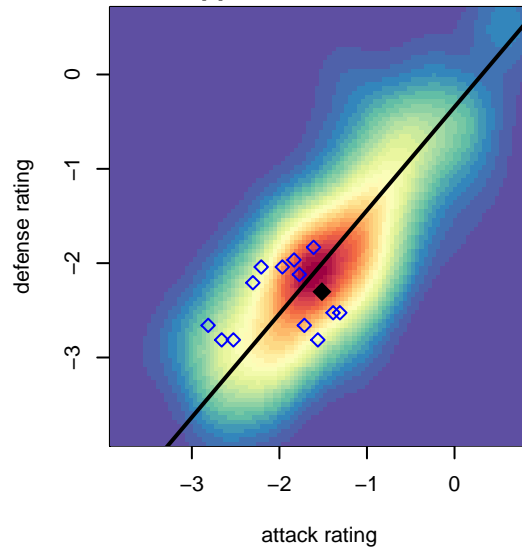

LYS Willamette Heights United G04

, OR
 G04 total strength=248
 attack=0.22 defense=0.1
 fall league = PTT G04 Div 2 Red
 spr league = Spr OYS G04 Div 2 Red

alt names used:
 LYS Willamette Heights United
 LYS Willamette Heights United

Venues played:
 2015 PTT G04 Division 2 Red
 2015 Spr OYS G04 Division 2 Red

LYS Willamette Heights United G04
 Dots are actual minus expected GF (blue circles) and GA (red triangles).
 Blue line is smoothed change in attack strength. Red is smoothed change in defense strength.

**attack and defense variance (black dot)
relative to other teams
and top 10 in region**

**attack and defense rating
relative to others at age
and all opponents in last 13 months**

Performance relative to 13 month average