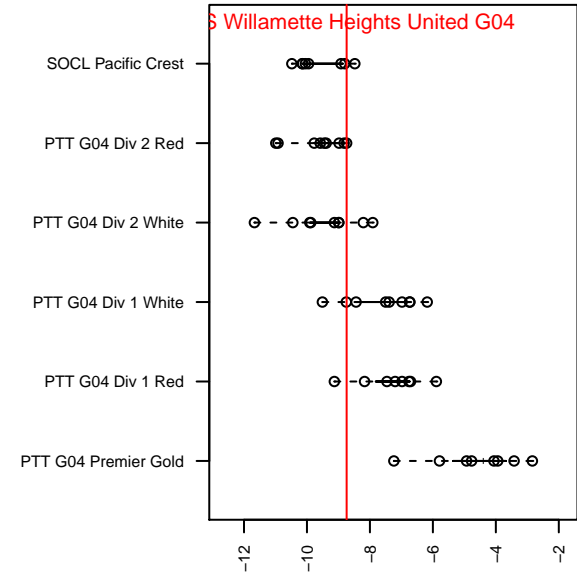

LYS Willamette Heights United G04

, OR
 G04 total strength=248
 attack=0.22 defense=0.1
 fall league = PTT G04 Div 2 Red
 spr league = Spr OYS G04 Div 2 Red

alt names used:
 LYS Willamette Heights United
 LYS Willamette Heights United

Venues played:
 2015 PTT G04 Division 2 Red
 2015 Spr OYS G04 Division 2 Red

LYS Willamette Heights United G04
 Dots are actual minus expected GF (blue circles) and GA (red triangles).
 Blue line is smoothed change in attack strength. Red is smoothed change in defense strength.

**attack and defense variance (black dot)
relative to other teams
and top 10 in region**

**attack and defense rating
relative to others at age
and all opponents in last 13 months**

Performance relative to 13 month average