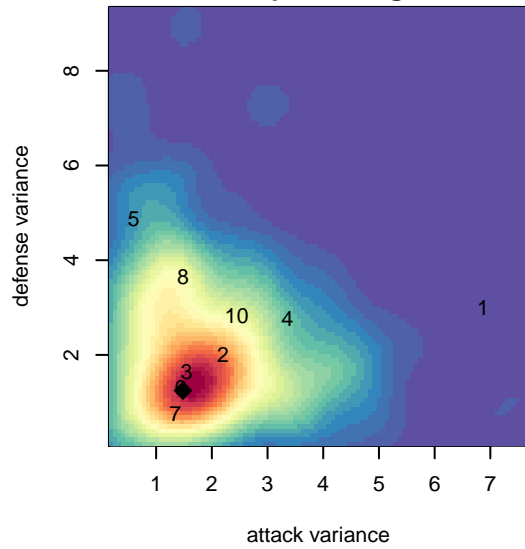

LYS Willamette Heights United G04

, OR
 G04 total strength=248
 attack=0.22 defense=0.1
 fall league = PTT G04 Div 2 Red
 spr league = Spr OYS G04 Div 2 Red

alt names used:
 LYS Willamette Heights United
 LYS Willamette Heights United

Venues played:
 2015 PTT G04 Division 2 Red
 2015 Spr OYS G04 Division 2 Red

LYS Willamette Heights United G04
 Dots are actual minus expected GF (blue circles) and GA (red triangles).
 Blue line is smoothed change in attack strength. Red is smoothed change in defense strength.

**attack and defense variance (black dot)
relative to other teams
and top 10 in region**

**attack and defense rating
relative to others at age
and all opponents in last 13 months**

Performance relative to 13 month average