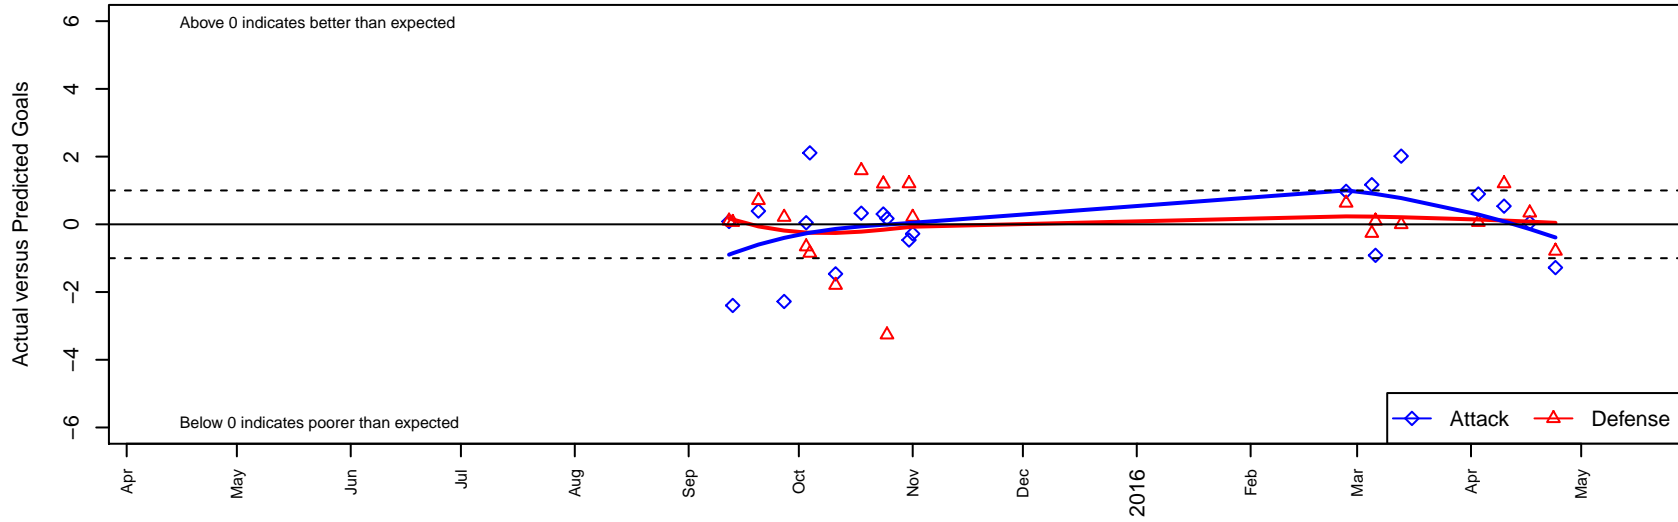

LYS Willamette Heights United G04

, OR
 G04 total strength=248
 attack=0.22 defense=0.1
 fall league = PTT G04 Div 2 Red
 spr league = Spr OYS G04 Div 2 Red

alt names used:
 LYS Willamette Heights United
 LYS Willamette Heights United

Venues played:
 2015 PTT G04 Division 2 Red
 2015 Spr OYS G04 Division 2 Red

LYS Willamette Heights United G04
 Dots are actual minus expected GF (blue circles) and GA (red triangles).
 Blue line is smoothed change in attack strength. Red is smoothed change in defense strength.

**attack and defense variance (black dot)
relative to other teams
and top 10 in region**

**attack and defense rating
relative to others at age
and all opponents in last 13 months**

Performance relative to 13 month average